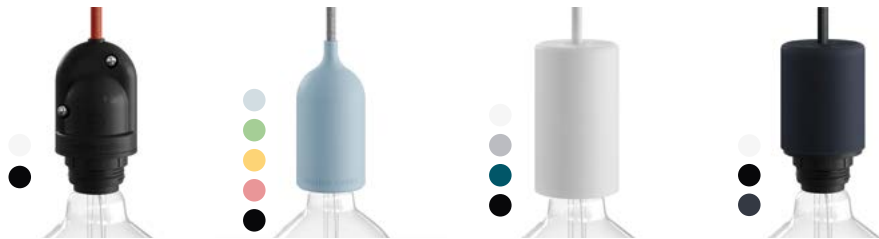

IP65: Water and rain resistant

The heart of EIVA is the world's wired E27 IP65 lamp holder: thanks to the insulating gel inside and a watertight membrane on the bulb, this lamp holder withstands rain and storms in complete safety.

Lampholders

Configure your EIVA system by choosing the components that best suit your needs. IP65 single entry lamp holders can be purchased naked or with a soft touch silicone cover: perfect for single pendants or wall lamps.