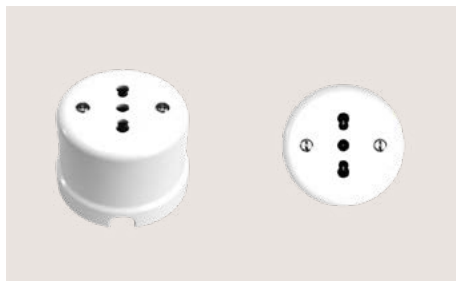

Italian porcelain wall socket 

Measurements: Ø 65 mm, h 50 mm

Finish	Code
 White	PBOXITABIA
 Black	PBOXITANER

PORCELAIN LAMPHOLDER

This porcelain lampholder kit is used to assemble a wall, table or ceiling lamp. Porcelain, whose mixture includes a significant percentage of kaolin, has an extraordinarily white colour; after being painted, fired at high temperature and glazed, its surface results really full and vibrant.