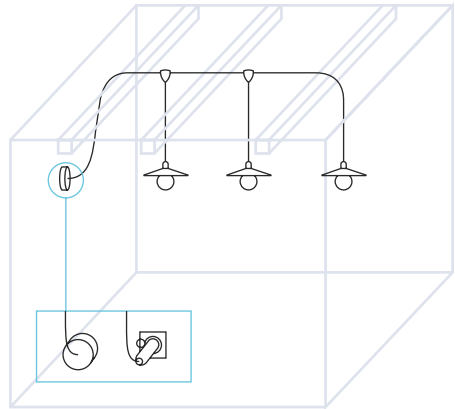

EIVA USE CASE "B"

Three pendants with lampshades, two knots.