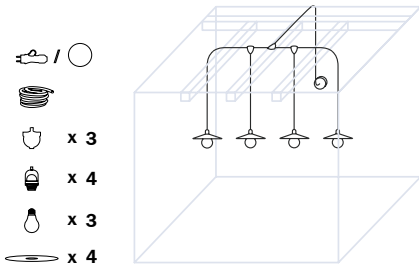

String light, three pendants, naked bulb.

EIVA USE CASE "B"

Three pendants with lampshades, two knots.

**Decorate and light up your walls
with the Filé SYSTEM.**

Rectangular section cables covered in magnificent colours,
high-quality wooden components Made in Italy: with Filé you
can build a customized and 100% Creative lighting solution!