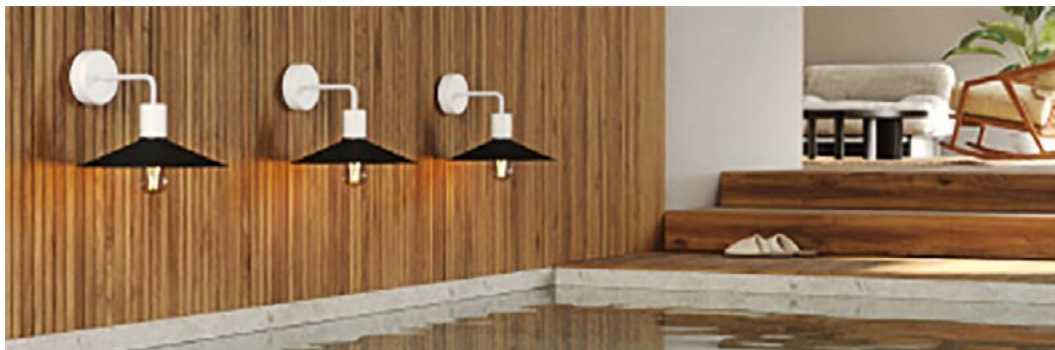

Designed for outdoor, perfect for indoor.

The EIVA lighting system is designed, engineered and patented by Creative-Cables to allow you to illuminate outdoor spaces like gardens, patios and terraces but is also an excellent solution for bathrooms, SPAs, and other indoor areas exposed to humidity.