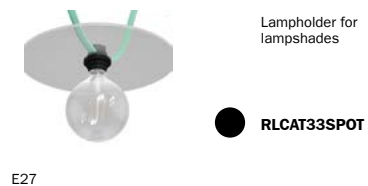

FILÉ SYSTEM COMPONENT

All components are wooden and 100% Italian made, you can paint, varnish or leave the wood natural to suit your needs and creative projects.