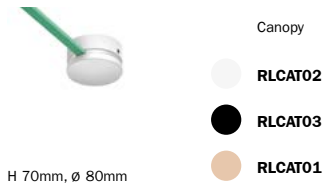

FILÉ SYSTEM COMPONENT

All components are wooden and 100% Italian made, you can paint, varnish or leave the wood natural to suit your needs and creative projects.