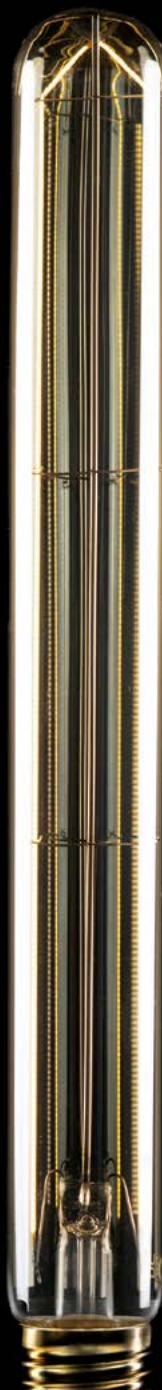

Finish - **Gold**

Bebulbs

BB-C57

8057971910229

Shape: T32
Attach: E27
Finish: Gold
Voltage: 220/240V
Watt: 7,8W

Lumen: 806LM
Temperature: 2700K
Dimmable: Yes
RA: 80
Dimension: 3,2x30cm

Be

Page N° 75