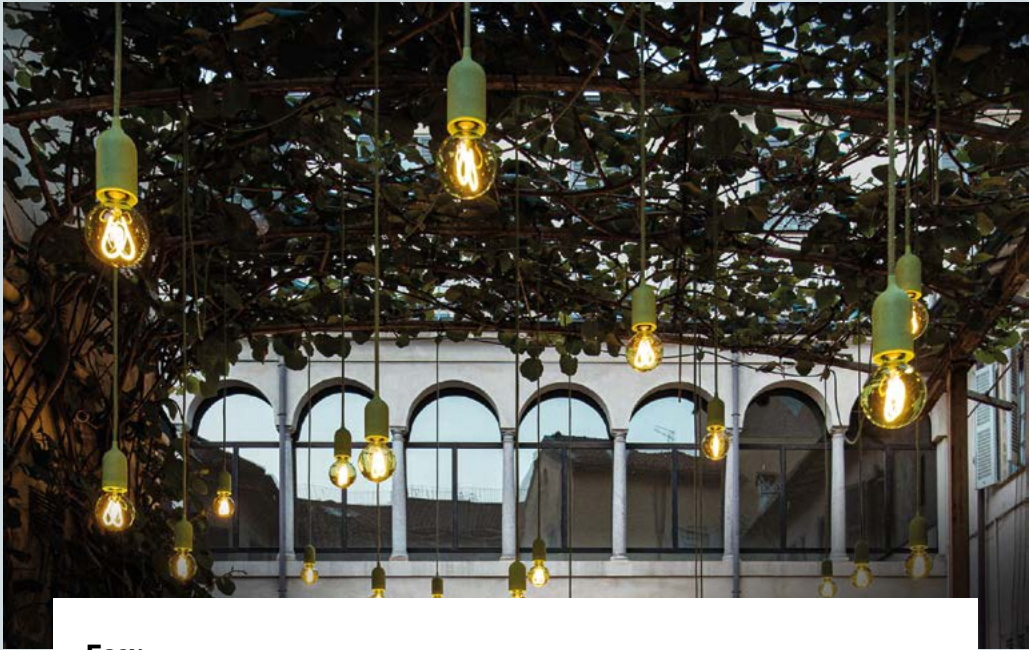

The first wireable IP65 Outdoor lighting system.

Create your own water, rain and storm
resistant lighting solution.

MADE IN ITALY

Water has never been a natural environment for light.
Until today.

Easy

Create an impressive lighting installation in just a few steps. Filé lets you forget about the difficulty and effort of wiring up a lamp holder!