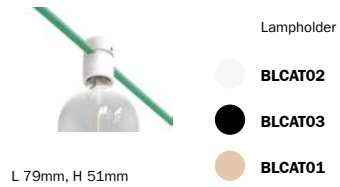

FILÉ SYSTEM COMPONENT

All components are wooden and 100% Italian made, you can paint, varnish or leave the wood natural to suit your needs and creative projects.