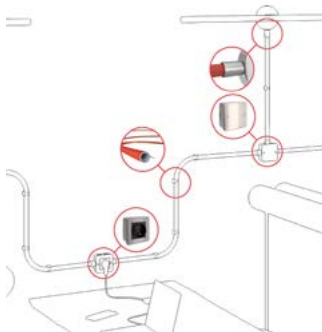

CREATIVE TUBES COMPONENTS

Flexible

Creative-Tube combines the fabric-covered sheath with two metal filaments, allowing the conduit to maintain its shape when bent. It adapts to suit your needs.

Custom

Create a beautiful and functional bespoke visible system that takes into account your daily needs and the style of your rooms.

Creative and safe

You have the freedom to exhibit your electrical system. Create a wall design that is a functional light source without sacrificing safety; the system adheres to the highest standards.