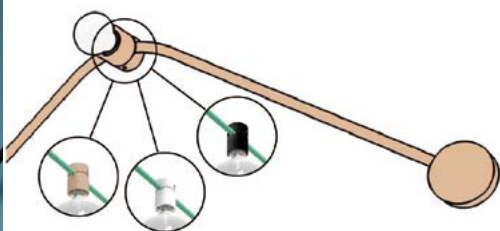

Cable length: 3m
Components included: 1 canopy
2 lamp holders E27
1 wall fairlead, 1 terminal block.