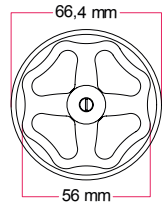

Material: Porcelain
Rated voltage/current: 250V/16A
Frequency: 50-60 Hz
Connection type: Screw clamp

White Porcelain Base

Measurements: Ø 66.5 mm, h 69 mm

Top Finish	Code

- **White** PBOXSW079BIABIA
- **Black** PBOXSW079BIANER
- **Red** PBOXSW079BIAROS