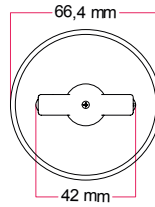

Material: Porcelain
Rated voltage/current: 250V/16A
Frequency: 50-60 Hz
Connection type: Screw clamp

White Porcelain Base

Measurements: Ø 66.5 mm, h 69 mm

Top Finish	Code

- **White** PBOXSW079BIABIA
- **Black** PBOXSW079BIANER
- **Red** PBOXSW079BIAROS