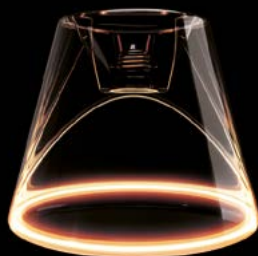

BB-G01

8050997702847

Shape: Recessed Cone
Attach: E27
Finish: Clear
Voltage: 220/240V
Watt: 6W

Lumen: 500LM
Temperature: 2200K
Dimmable: Yes
RA: 90
Dimension: 19,5x15,7cm