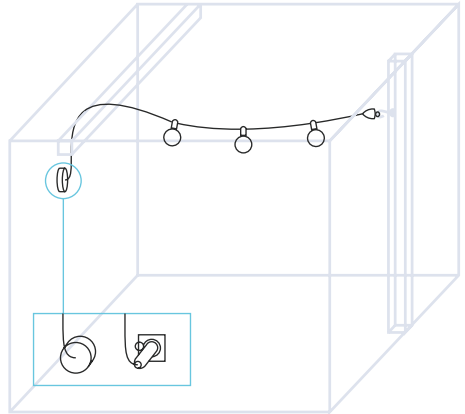

String light, three pendants, naked bulb.