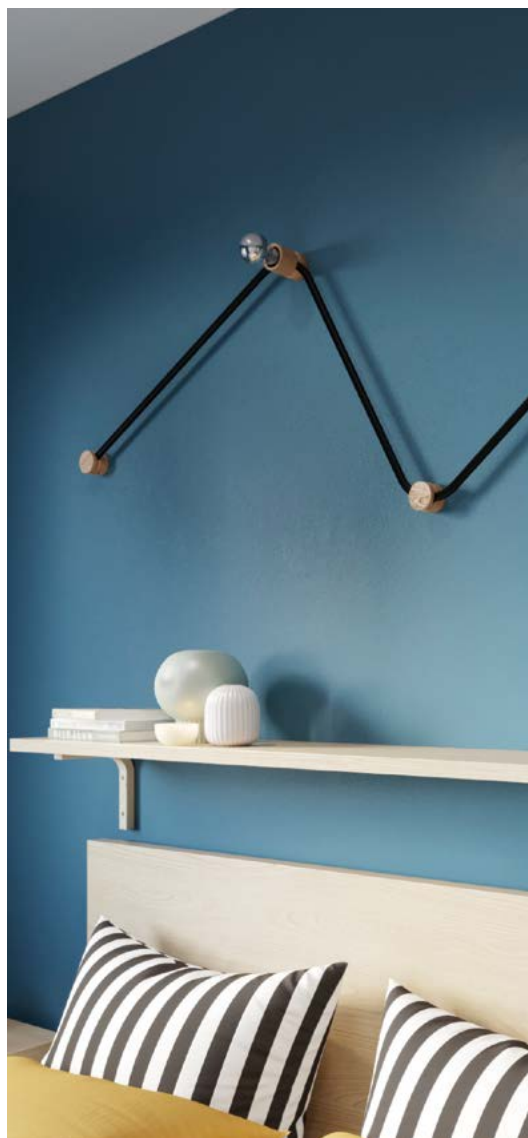

Cable length: 3m
Components included: 1 canopy
2 lamp holders E27
1 wall fairlead, 1 terminal block.