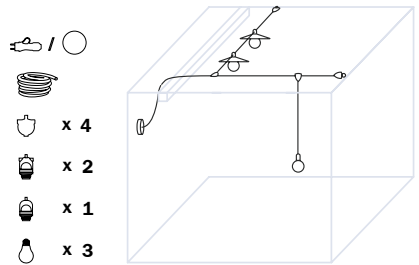

String light, three pendants, naked bulb.

EIVA USE CASE "B"

Three pendants with lampshades, two knots.

**Decorate and light up your walls
with the Filé SYSTEM.**

Rectangular section cables covered in magnificent colours,
high-quality wooden components Made in Italy: with Filé you
can build a customized and 100% Creative lighting solution!