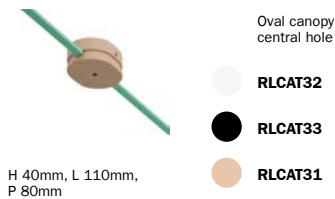

FILÉ SYSTEM COMPONENT

All components are wooden and 100% Italian made, you can paint, varnish or leave the wood natural to suit your needs and creative projects.