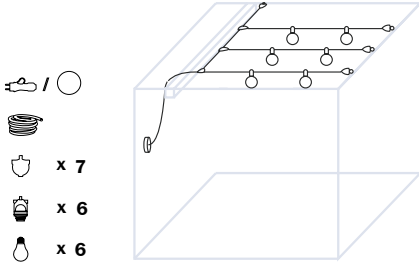

String light, three pendants, naked bulb.

EIVA USE CASE "B"

Three pendants with lampshades, two knots.

**Decorate and light up your walls
with the Filé SYSTEM.**

Rectangular section cables covered in magnificent colours,
high-quality wooden components Made in Italy: with Filé you
can build a customized and 100% Creative lighting solution!