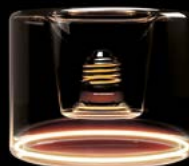

BB-G03

8050997702861

Shape: Recessed Donut
Attach: E27
Finish: Clear
Voltage: 5V
Watt: 6W

Lumen: 500LM
Temperature: 2200K
Dimmable: Yes
RA: 90
Dimension: 12x9cm