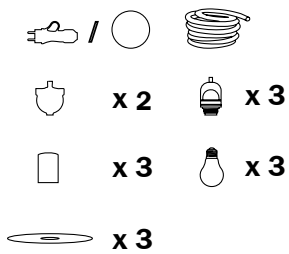

EIVA USE CASE "B"

Three pendants with lampshades, two knots.