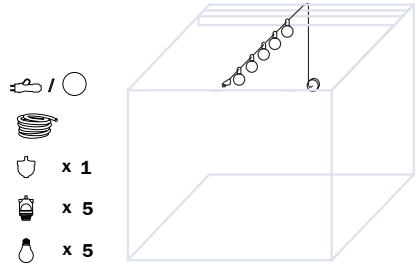

String light, three pendants, naked bulb.

EIVA USE CASE "B"

Three pendants with lampshades, two knots.

**Decorate and light up your walls
with the Filé SYSTEM.**

Rectangular section cables covered in magnificent colours,
high-quality wooden components Made in Italy: with Filé you
can build a customized and 100% Creative lighting solution!