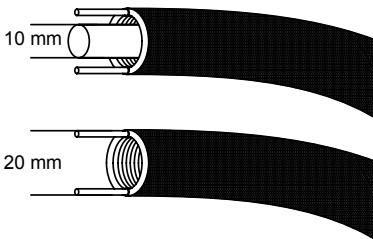

Operating Temperature: **-5°C to +60°C**

Resistance to flame propagation: **self-extinguishing V0**

Dielectric strength: **<2000V A 50Hz**

Insulation resistance: **>100 mega ohm**

Diameter: **20mm**

CE
UK
CA