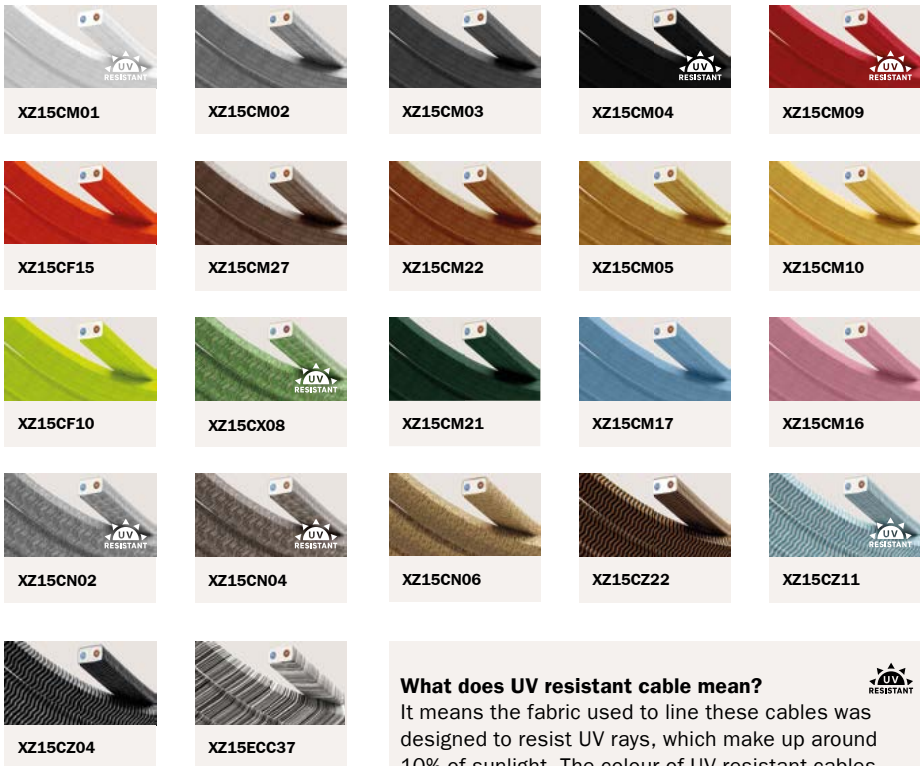

Specifications:

H05RNH2-F 300/500 VAC Rectangular flat shaped 2x1,5mm² cable
No flame propagation: in accordance with EN 60332-1-2/IEC 60332-1
Referring Regulations: EN 50525-2-82 and IEC 60245

The cable is sold by the meter, multiple orders will be delivered in one piece up to a maximum of 25 meters in length.