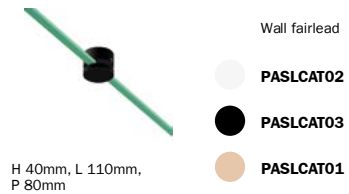

FILÉ SYSTEM COMPONENT

All components are wooden and 100% Italian made, you can paint, varnish or leave the wood natural to suit your needs and creative projects.