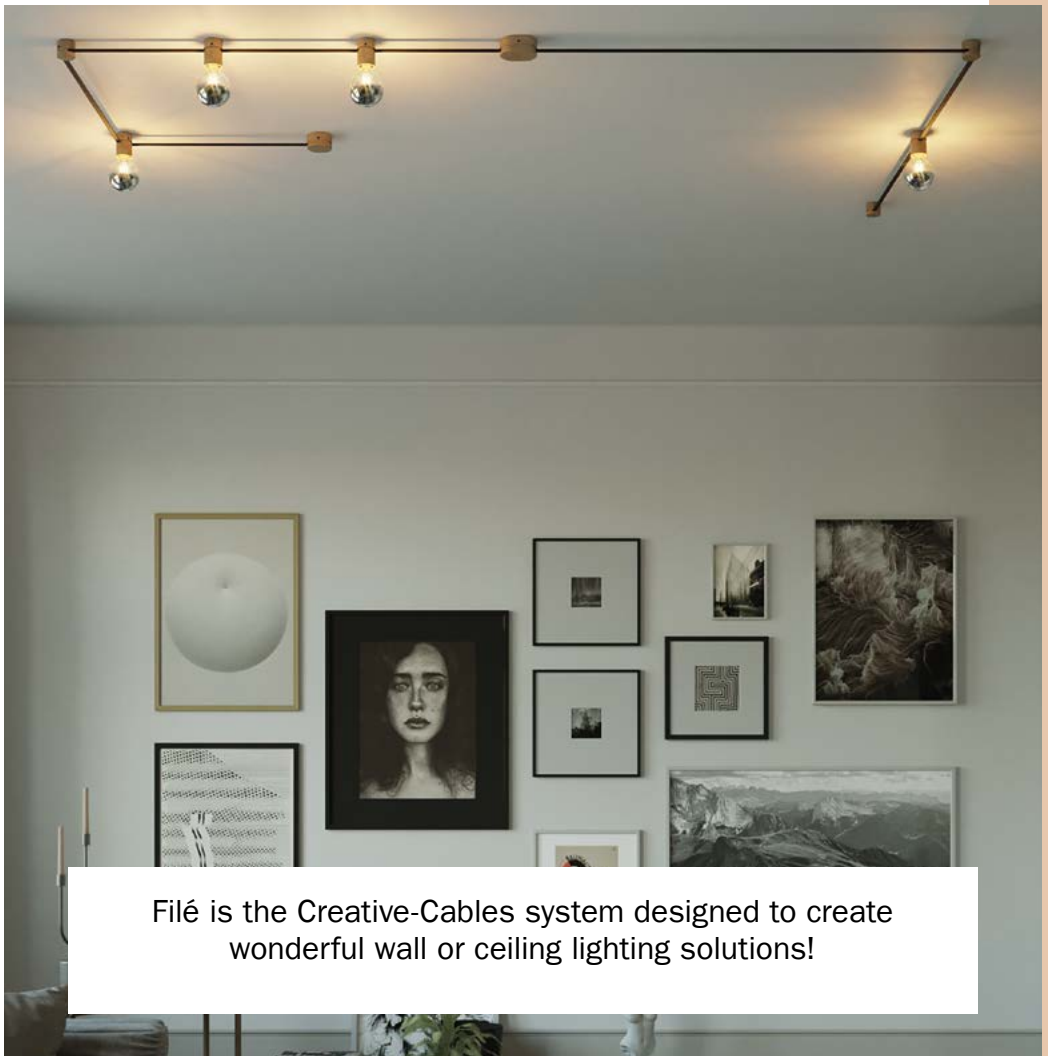

**Decorate and light up your walls
with the Filé SYSTEM.**

Rectangular section cables covered in magnificent colours,
high-quality wooden components Made in Italy: with Filé you
can build a customized and 100% Creative lighting solution!

MADE IN ITALY

Filé is the Creative-Cables system designed to create
wonderful wall or ceiling lighting solutions!