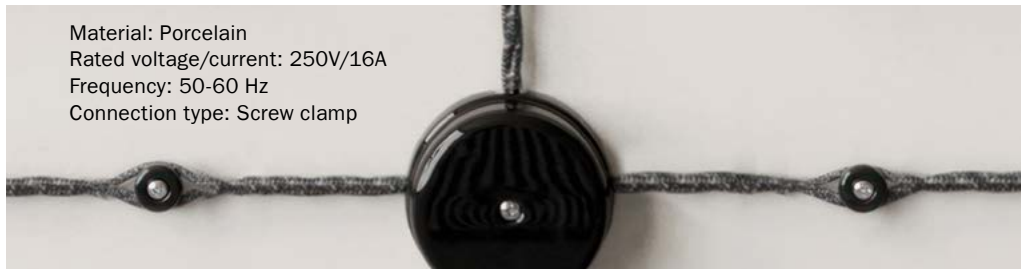

Material: Porcelain
Rated voltage/current: 250V/16A
Frequency: 50-60 Hz
Connection type: Screw clamp

Round porcelain 2-way base CE

Measurements: Ø 100 mm, h 19 mm

Finish	Code
● White	PBASEINOUTBIA
● Black	PBASEINOUTNER