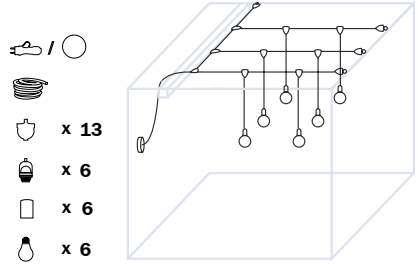

String light, three pendants, naked bulb.

EIVA USE CASE "B"

Three pendants with lampshades, two knots.

**Decorate and light up your walls
with the Filé SYSTEM.**

Rectangular section cables covered in magnificent colours,
high-quality wooden components Made in Italy: with Filé you
can build a customized and 100% Creative lighting solution!