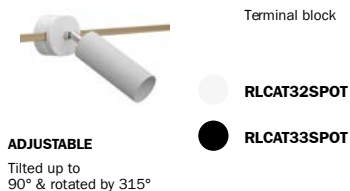

FILÉ SYSTEM COMPONENT

All components are wooden and 100% Italian made, you can paint, varnish or leave the wood natural to suit your needs and creative projects.