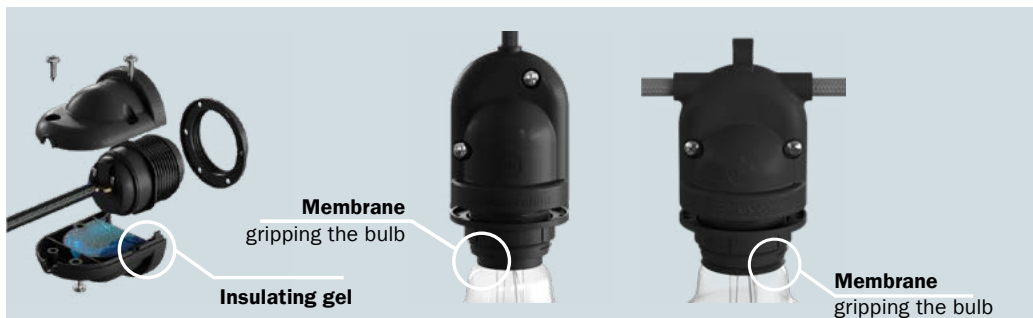

IP65: Water and rain resistant

The heart of EIVA is the world's wired E27 IP65 lamp holder: thanks to the insulating gel inside and a watertight membrane on the bulb, this lamp holder withstands rain and storms in complete safety.

Patented Solution