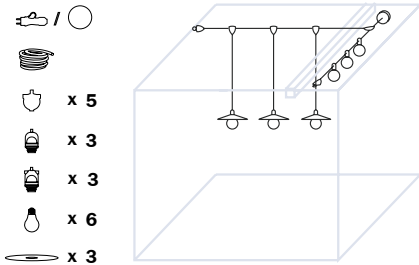

String light, three pendants, naked bulb.

EIVA USE CASE "B"

Three pendants with lampshades, two knots.

**Decorate and light up your walls
with the Filé SYSTEM.**

Rectangular section cables covered in magnificent colours,
high-quality wooden components Made in Italy: with Filé you
can build a customized and 100% Creative lighting solution!