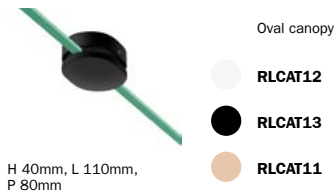

FILÉ SYSTEM COMPONENT

All components are wooden and 100% Italian made, you can paint, varnish or leave the wood natural to suit your needs and creative projects.